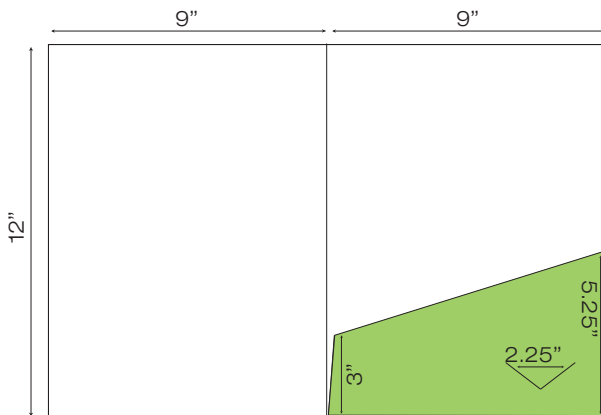

Folder Dielines

9 x 12 (1 Pocket)

WCP-105 9" x 12" Pocket Folder with a .375" capacity gusset with one taped 4.125" pocket with a .375" capacity gusset (Business Card Slits Optional)

WCP-111 12" x 9" Pocket Folder with one untaped 3.75" pocket