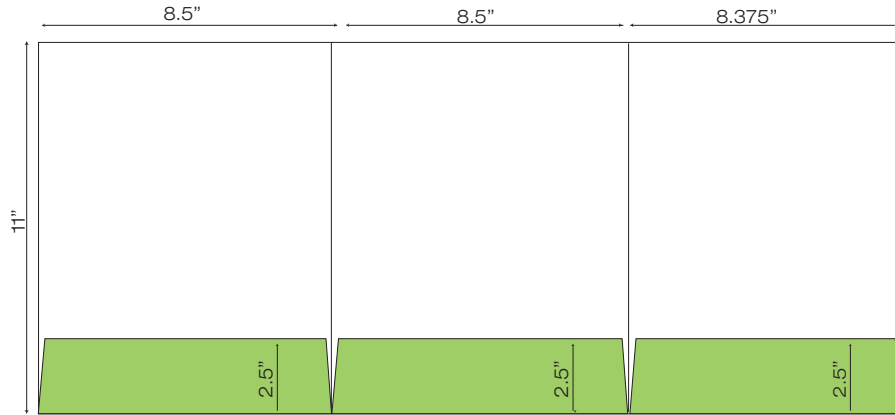

Folder Dielines

Tri-Fold (2 & 3 pocket)

WCP-313 8.5" x 11" Trifold Pocket Folder
with three untaped 2.5" pockets
(Business Card Slits Optional)