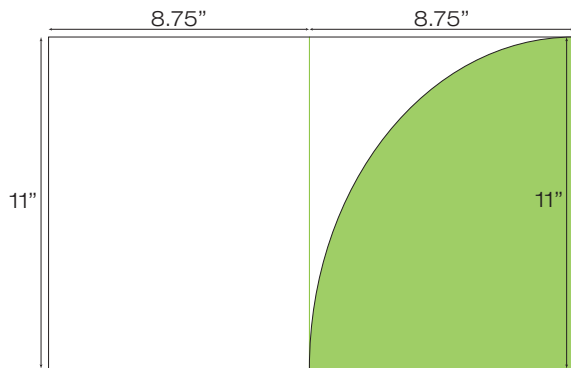

WCP-018 8.75" x 11" Pocket Folder with one taped rounded 11" pocket (Business Card Slits Optional)