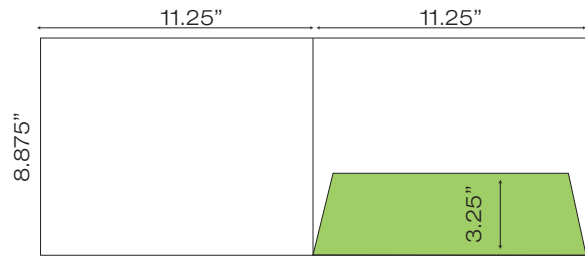

WCP-069 11.25" x 8.875" Pocket Folder with one untaped 3.25" pocket