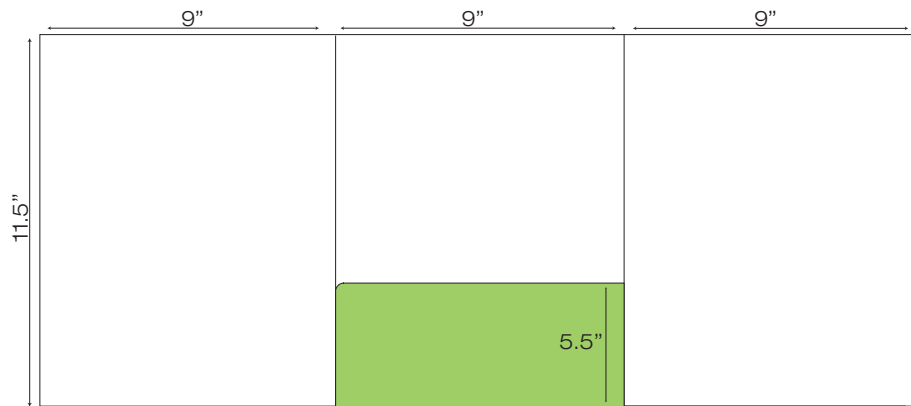

WCP-301 9" x 11.5" Tri-fold Pocket Folder
with one rounded taped 5.5" pocket
(Business card slits optional)