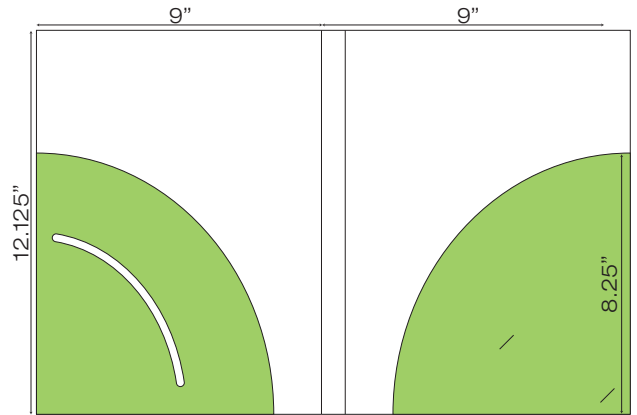

WCP-246 9" x 12.125" Pocket Folder
with two taped 8.125" pockets
(Business Card Slits Optional)