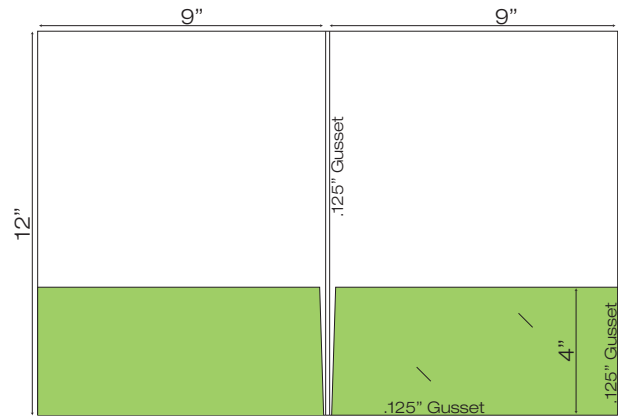

WCP-238 9" x 12" Pocket Folder with .125" Capacity Gusset with one taped 4" pocket (inside left) and one taped 4" pocket with .125" capacity gusset (inside right) (Business Card Slits Optional)