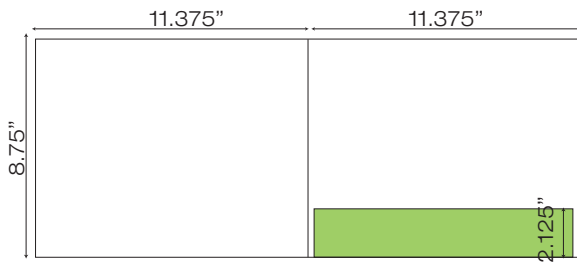

WCP-070 11.375" x 8.75" Pocket Folder with one untaped 2.125" pocket