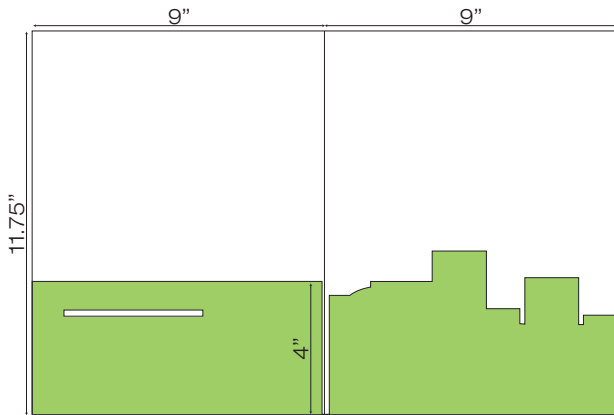

WCP-228 9" x 11.75" Pocket Folder with two taped 4" pockets (Business Card Slits Optional)