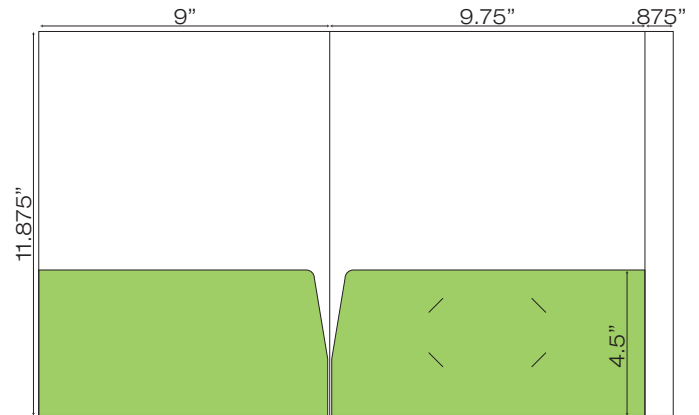

WCP-232 9.75" x 11.875" Pocket Folder with one taped 4.5" pocket (inside left) and one untaped 4.5" pocket (inside right) (Business Card Slits Optional)