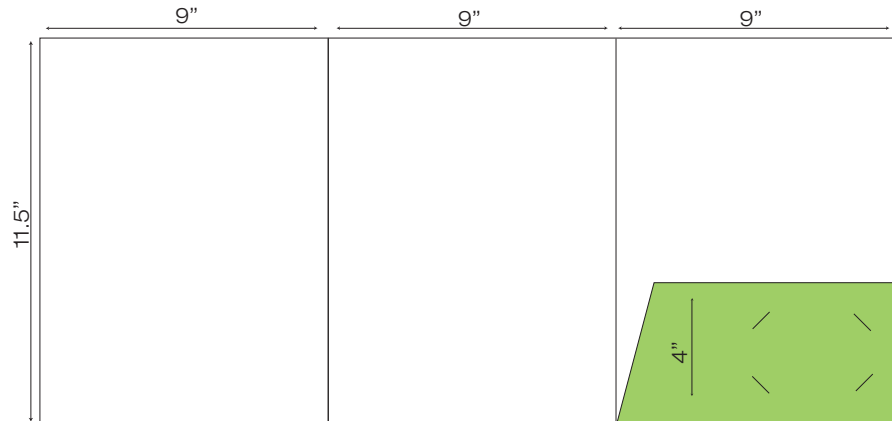

WCP-321 9" x 11.5" Trifold Pocket Folder with one taped 4" pocket (Business Card Slits Optional)