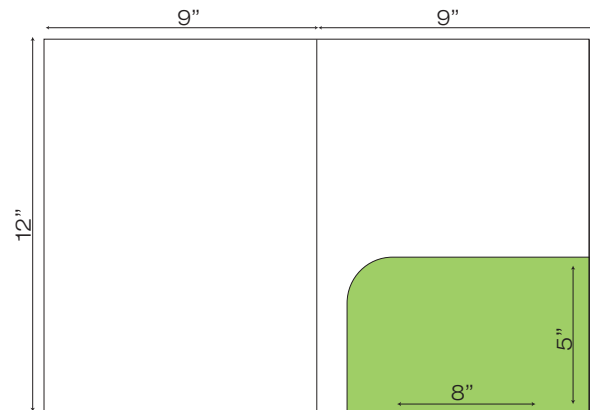

WCP-031 9" x 12" Pocket Folder
with one taped rounded 5" x 8" pocket
(Business Card Slits Optional)