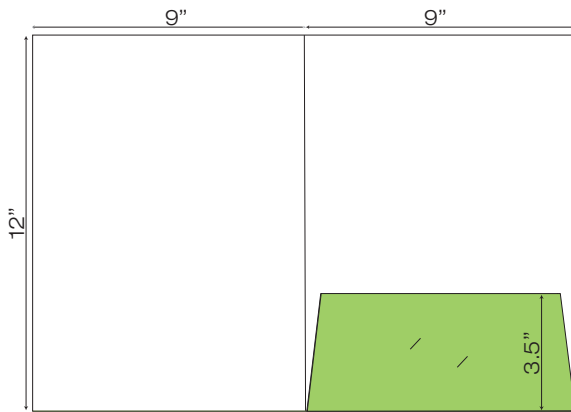

WCP-014 9" x 12" Pocket Folder with one untaped 3.5" pocket (Business Card Slits Optional)