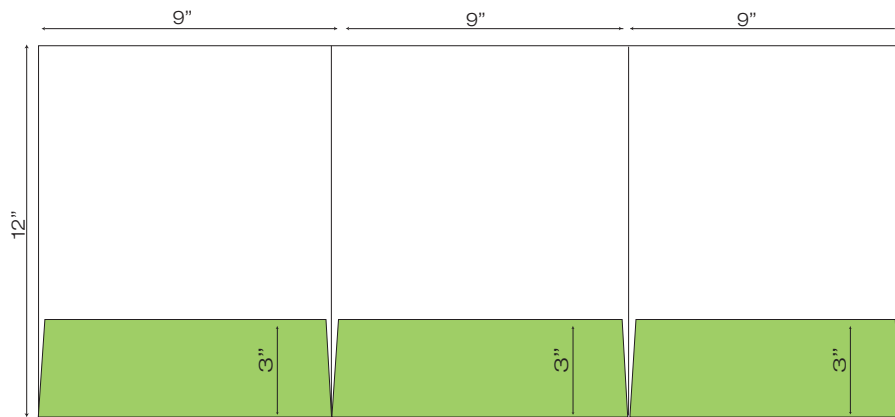

WCP-331 9" x 12" Trifold Pocket Folder
with three untaped 3" pockets
(Business Card Slits Optional)