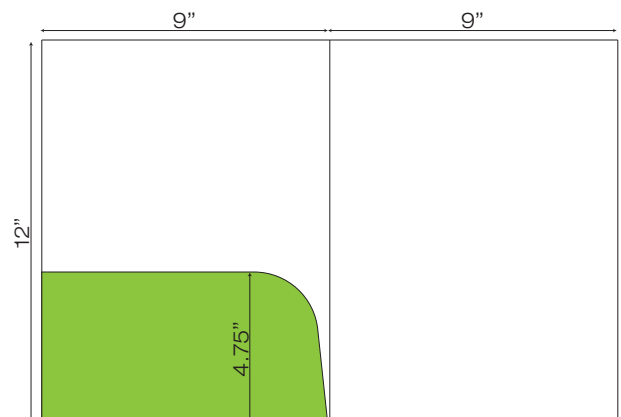

WCP-059 9" x 12" Pocket Folder
with one taped 4.75" pocket
(Business Card Slits Optional)