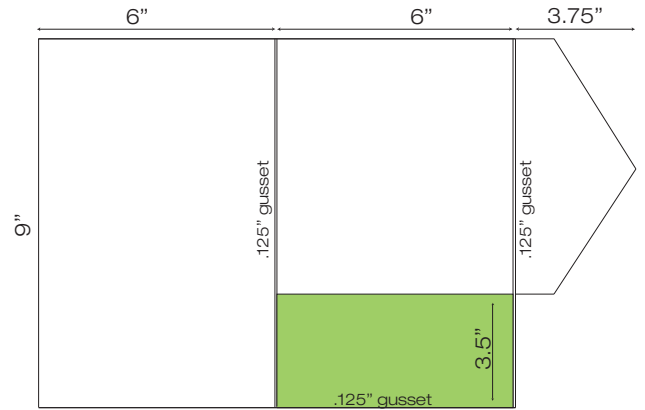

WCP-318 3.75" x 8.5" Trifold Pocket Folder
with one untaped 1.75" pocket

WCP-319 3.75" x 8.5" Trifold Pocket Folder
with one untaped 2.5" pocket

Folder Dielines

Tri-Fold (1 pocket)

WCP-320 8.5" x 11.5" Trifold Pocket Folder with one taped 3.875" pocket with 4.25" flap over cover (Business card slits optional)