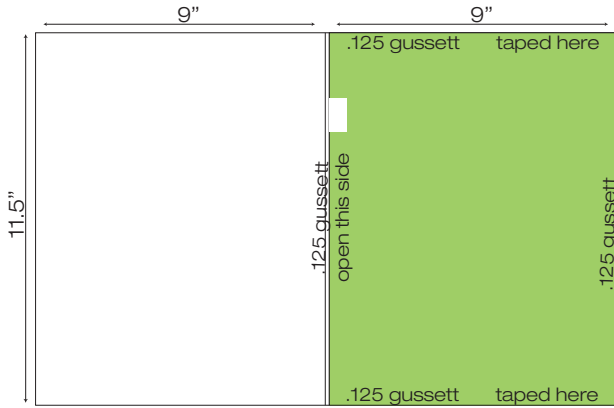

Folder Dielines

9 x 11.5 (1 Pocket)

WCP-001 9" x 11.5" Pocket Folder with one taped 9" x 11.5 pocket, .125" gussets and diecut tab