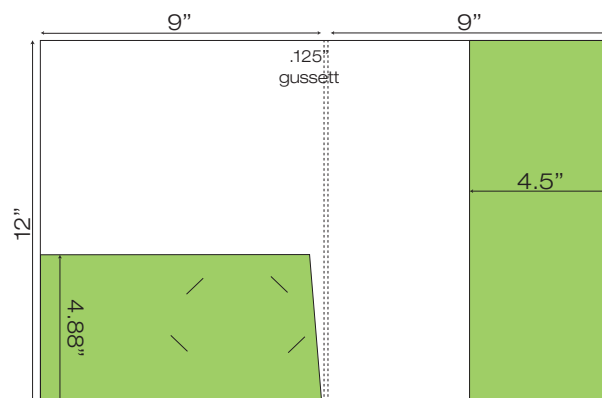

WCP-214 9" x 12" Pocket Folder with one taped 4.88" pocket & one 4.5" vertical pocket .125" gusset (Business Card Slits Optional)