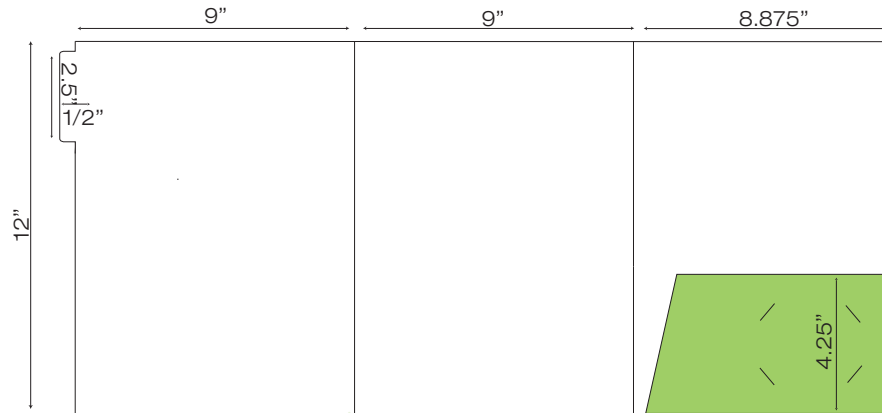

WCP-335 9" x 12" Pocket Folder
with one taped 4.25" pocket
and a 3"w x 1/2"h tab in upper right hand corner
(Business Card Slits Optional)