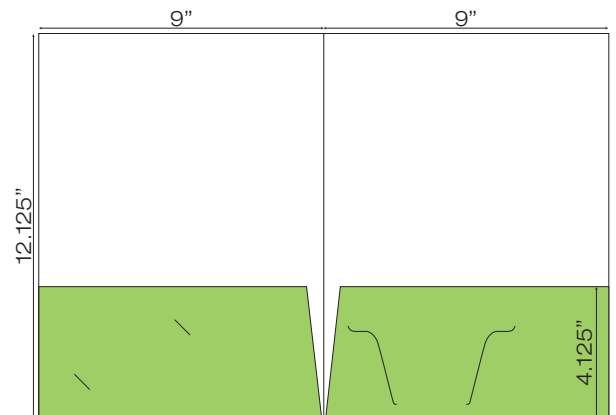

WCP-248 9" x 12.125" Pocket Folder
with two taped 4.125" pockets
(Business Card Slits Optional)