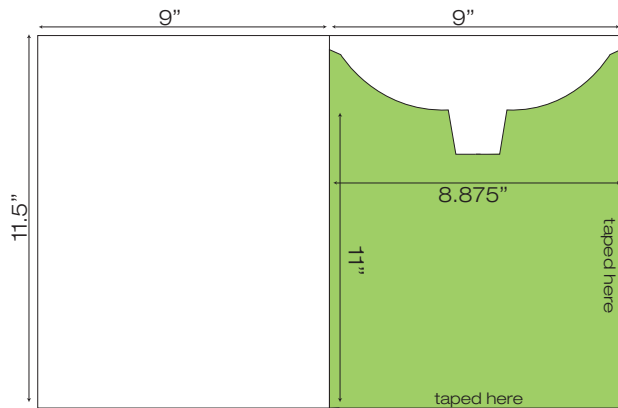

WCP-108 9" x 11.5" Pocket Folder with one taped on two sides 8.875"w x 11"h pocket (Business Card Slits Optional)