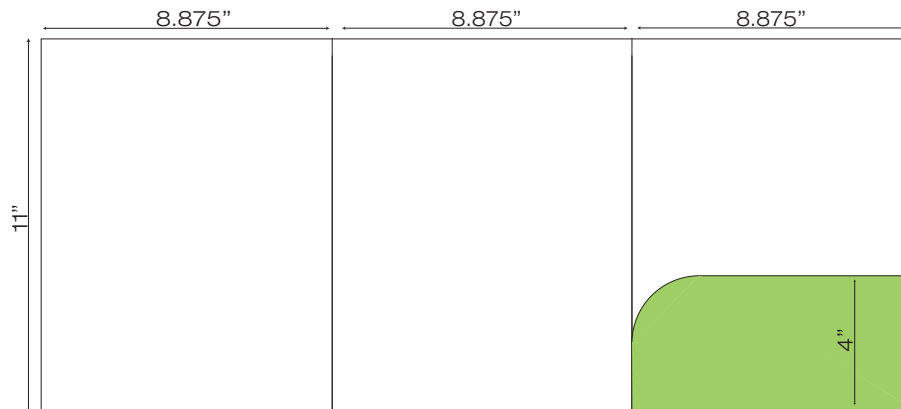

WCP-336 8.875" x 11" Trifold Pocket Folder
with one rounded taped 4" pocket
(Business card slits optional)