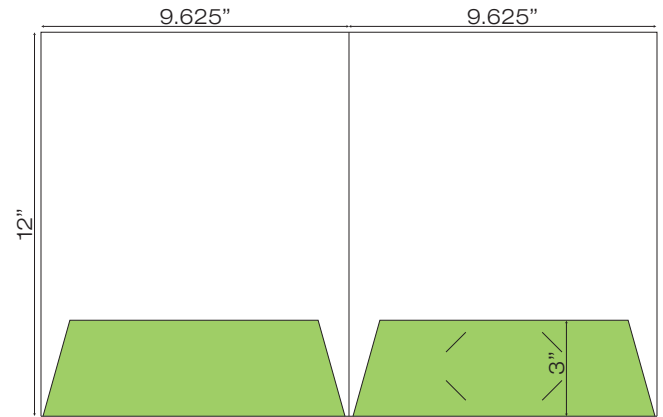

WCP-245 9.625" x 12" Pocket Folder
with two untaped 3" pockets
(Business Card Slits Optional)