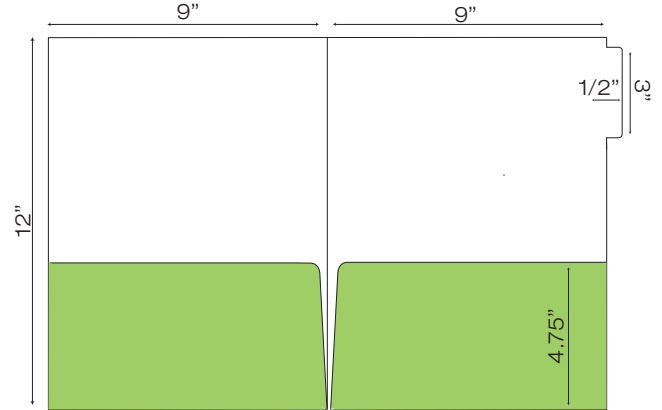

WCP-219 9" x 12" Pocket Folder with two rounded untaped 4.75" pockets and a 3" w x 1/2" h tab in upper right hand corner (Business Card Slits Optional)