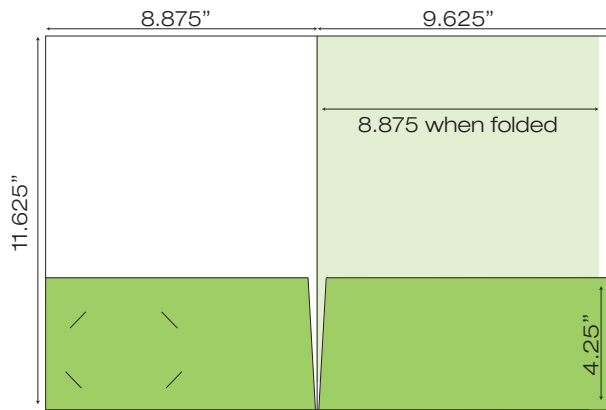

Folder Dielines

Miscellaneous sizes (2 pockets)

WCP-202 8.75" x 11.75" Pocket Folder with two taped 3" pockets (Business Card Slits Optional)

WCP-203 9" x 11.75" Pocket Folder with two taped 4" pockets (Business Card Slits Optional)