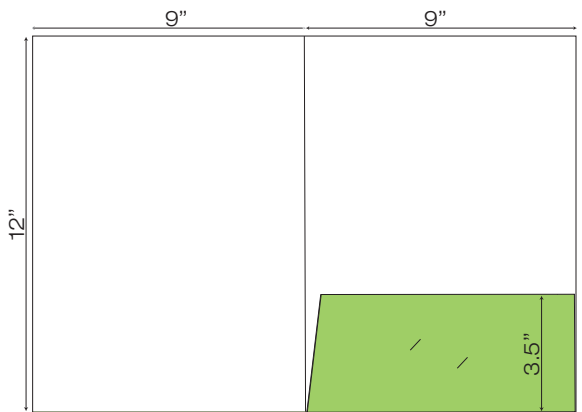

Folder Dielines

9 x 12 (1 Pocket)

WCP-036 9" x 12" Pocket Folder
with one taped 4" pocket
(Business Card Slits Optional)

WCP-038 9" x 12" Pocket Folder
with one untaped 4" pocket
(Business Card Slits Optional)