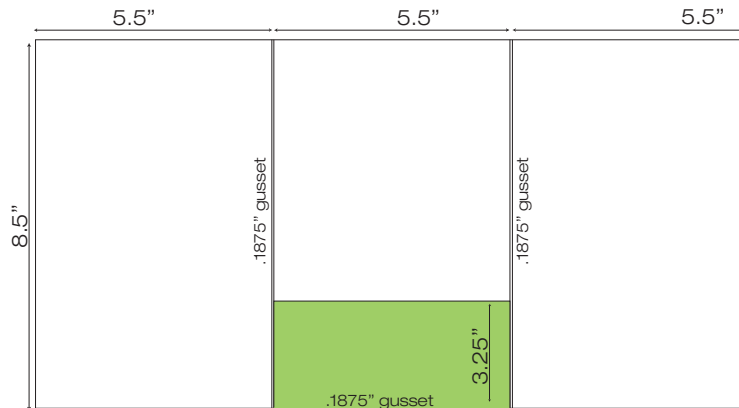

WCP-310 5.5" x 8.5" Trifold Pocket Folder
with one untaped 3.25" pocket
and .1875" gussets
(Business Card Slits Optional)