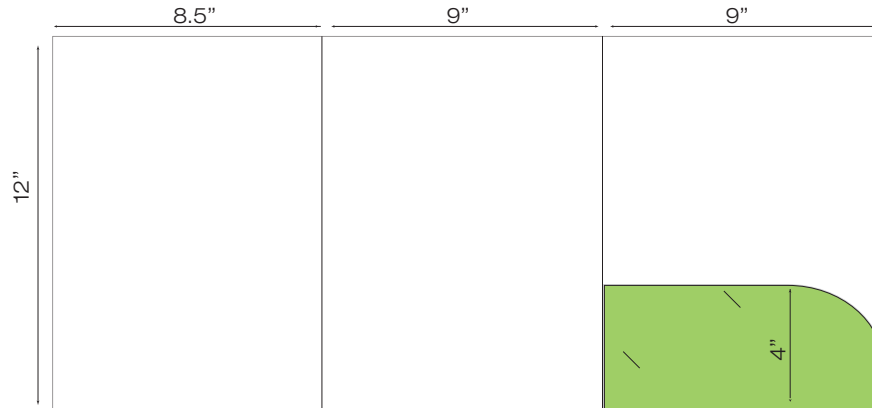

WCP-329 9" x 12" Trifold Pocket Folder
with one taped 4" pocket
(Business card slits optional)