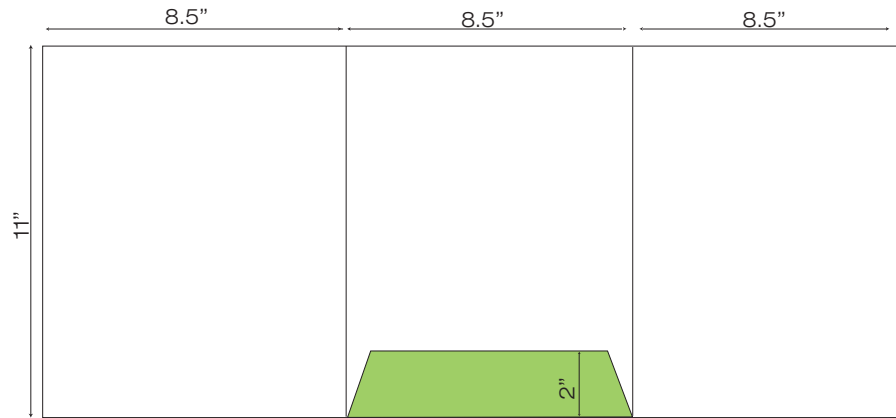

Folder Dielines

Tri-Fold (1 pocket)

WCP-306 8.5" x 11" Trifold Pocket Folder
with one untaped 2" pocket