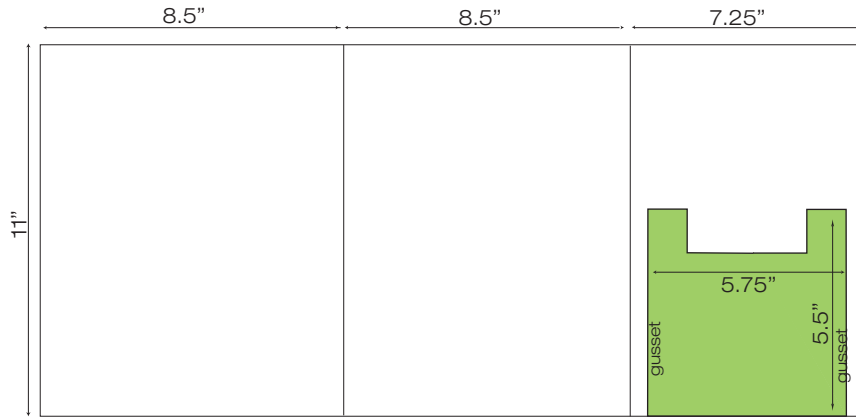

Folder Dielines

Tri-Fold (1 pocket)

WCP-325 8.5" x 11" Trifold Pocket Folder with one taped 5.5h"x 5.75w" pocket and .3125 gusset on each side.