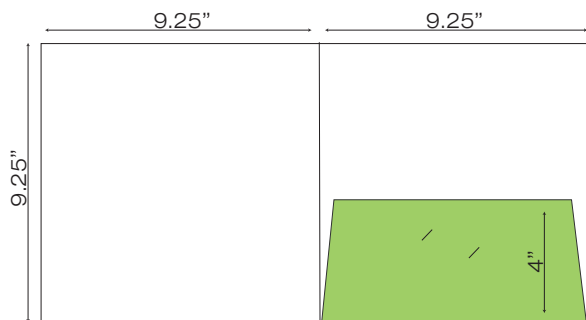

WCP-025 9.25" x 9.25" Pocket Folder with one untaped 4" pocket (Business Card Slits Optional)