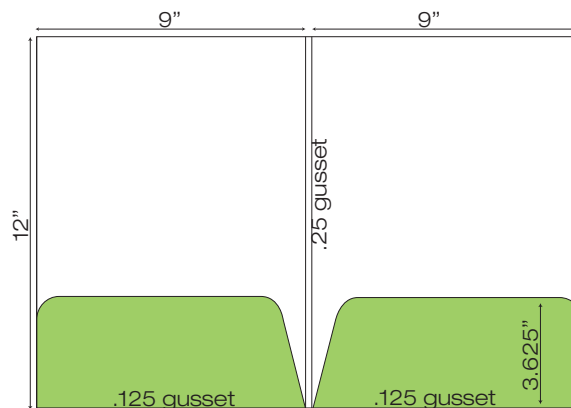

WCP-216 9" x 12" Pocket Folder with two untaped rounded 3.625" pockets .25 gusset in center/.125 gusset in pockets (Business Card Slits Optional)