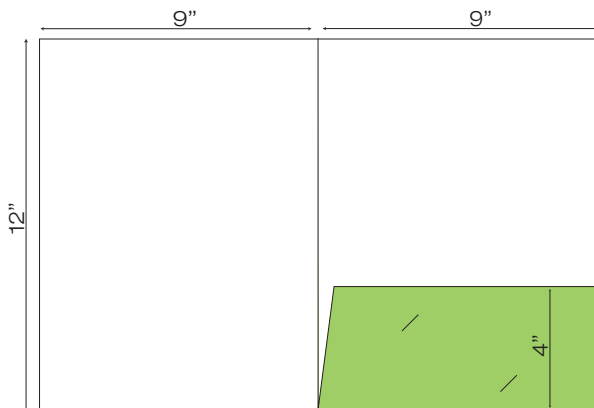

WCP-016 9" x 12" Pocket Folder with 1 taped 4" pocket (Business card slits optional)