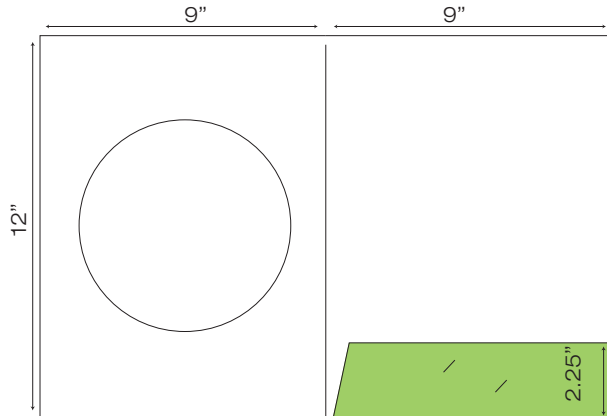

Folder Dielines

Specialty Folders

WCP-037 9" x 12" Pocket Folder with one taped 2.25" pocket and a circle diecut on the cover (Business Card Slits Optional)