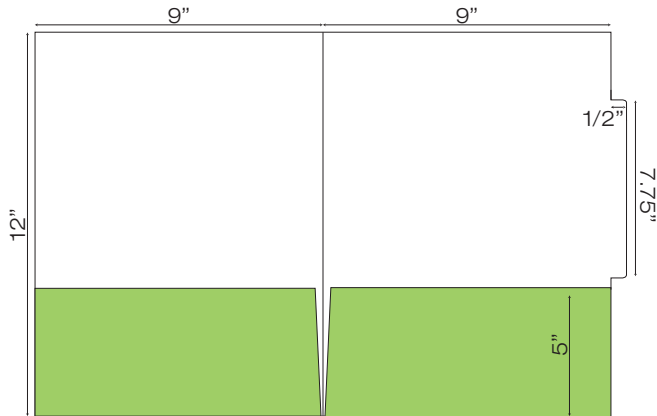

Folder Dielines

9 x 12 (2 Pockets)

WCP-217 9" x 12" Pocket Folder with two taped 5" pockets and a 7.75" w x .5" h tab just above the pocket (Business Card Slits Optional)