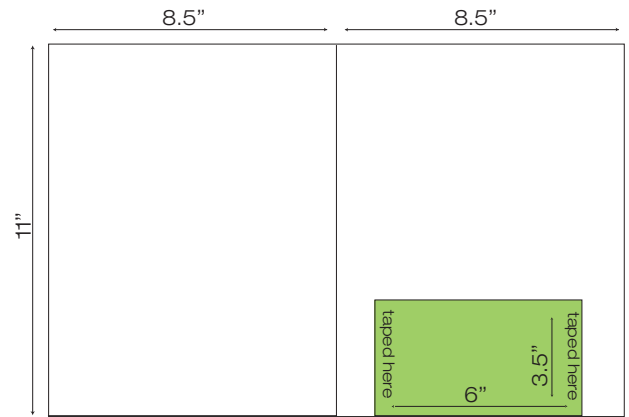

Folder Dielines

8.5 x 11 (1 Pocket)

WCP-017 8.5" x 11" Pocket Folder with one rounded taped 5" pocket (Business Card Slits Optional)

WCP-049 8.5" x 11" Pocket Folder with one taped 6" x 3.5" pocket (Business Card Slits Optional)