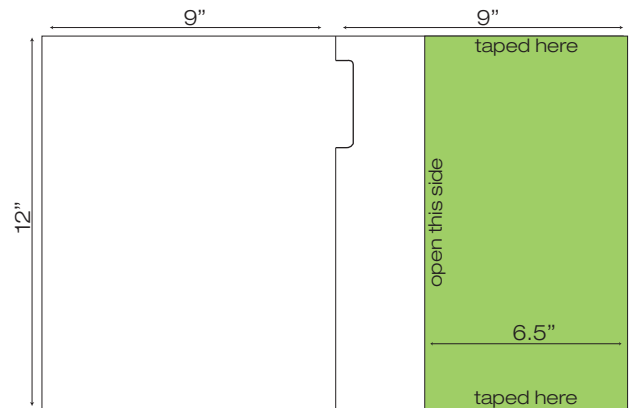

WCP-115 9" x 12" Pocket Folder with one taped 9" x 6.5" pocket and a diecut tab. (Business card slits optional)