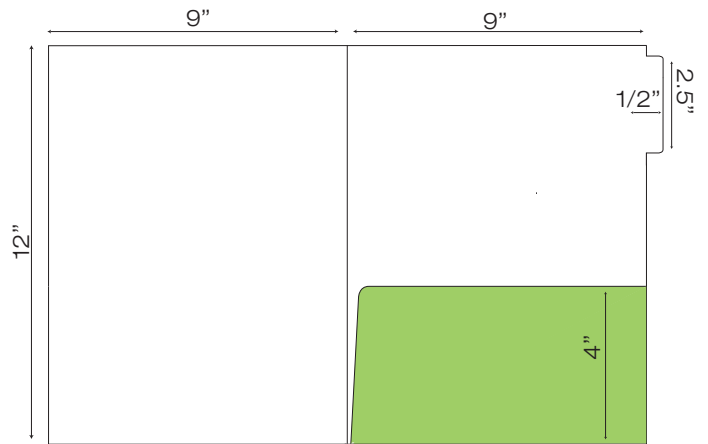

WCP-074 9" x 12" Pocket Folder with two rounded untaped 4" pockets and a 2.5"w x 1/2"h tab in upper right hand corner (Business Card Slits Optional)