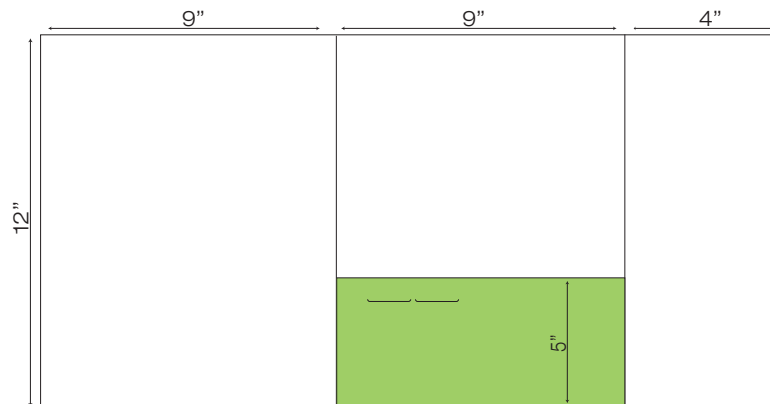

WCP-314 9" x 12" Trifold Pocket Folder
with one taped 5" pocket with 4" fold in panel
Special slits on pocket