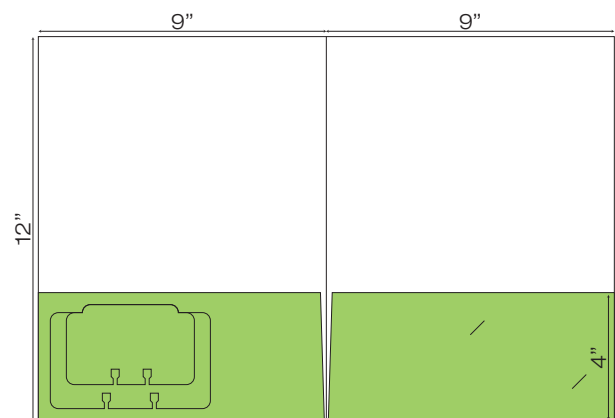

WCP-243 9" x 12" Pocket Folder with one taped 4" pocket (inside right) and one untaped 4" pocket with rolodex punch-outs (inside left) (Business Card Slits Optional)