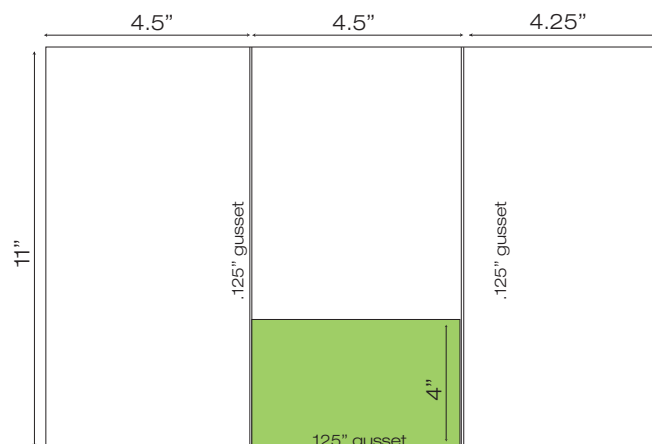

Folder Dielines

Tri-Fold (1 pocket)

WCP-309 9" x 12" Trifold Pocket Folder
with one taped 4" pocket
(Business card slits optional)

WCP-310 5.5" x 8.5" Trifold Pocket Folder
with one untaped 3.25" pocket
and .1875" gussets
(Business Card Slits Optional)