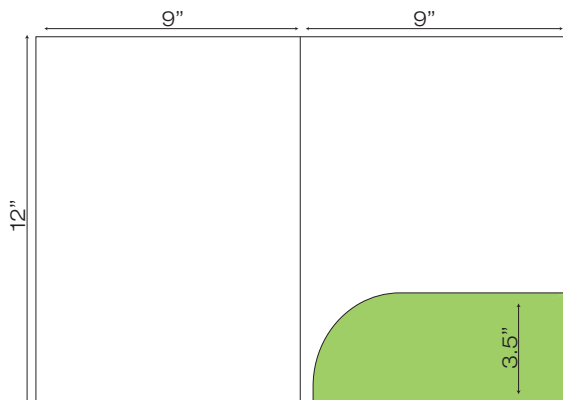

WCP-032 9" x 12" Pocket Folder
with one untaped rounded 3.5" pocket
(Business Card Slits Optional)