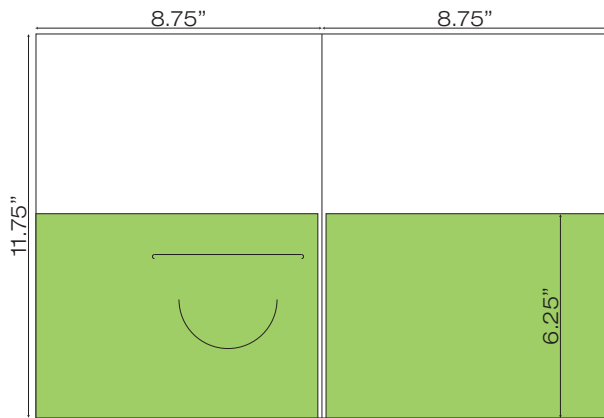

WCP-206 9.625" x 11.625" Pocket Folder with two untaped 4.25" pockets (Business Card Slits Optional)

WCP-207 8.75" x 11.5" Pocket Folder with two taped 5" pockets (Business Card Slits Optional)

WCP-209 9.5" x 11.875" Pocket Folder with two taped 5" pockets (Business Card Slits Optional)

WCP-220 9.5" x 11.75" Pocket Folder with two taped 4.75" pockets (Business Card Slits Optional)

Folder Dielines

Miscellaneous sizes (2 pockets)

WCP-221 9.5" x 11.75" Pocket Folder
with two taped 4.75" pockets
(Business Card Slits Optional)

WCP-224 9.375" x 11.25" Pocket Folder
with two untaped 4" pockets
(Business Card Slits Optional)

WCP-230 8.75" x 11.75" Pocket Folder
with two taped 6.25" pockets
(Business Card Slits Optional)

WCP-245 9.625" x 12" Pocket Folder
with two untaped 3" pockets
(Business Card Slits Optional)