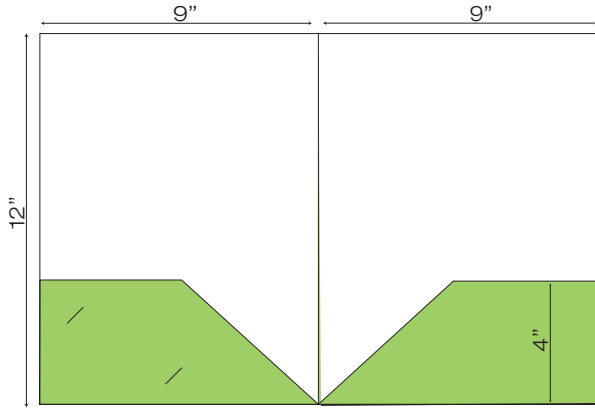

Folder Dielines

9 x 12 (2 Pockets)

WCP-200 9" x 12" Pocket Folder
with 2 taped 4" pockets
(Business card slits optional)