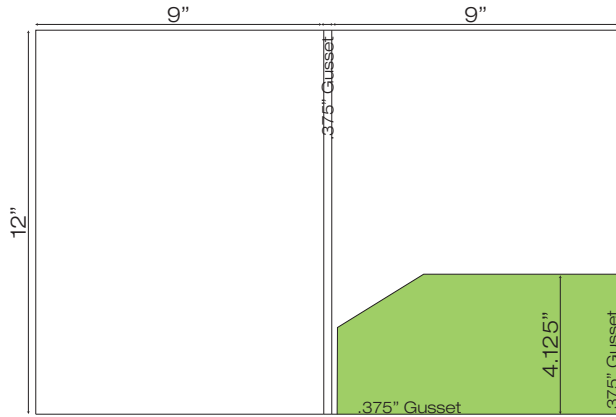

Folder Dielines

9 x 12 (1 Pocket)

WCP-105 9" x 12" Pocket Folder with a .375" capacity gusset with one taped 4.125" pocket with a .375" capacity gusset (Business Card Slits Optional)