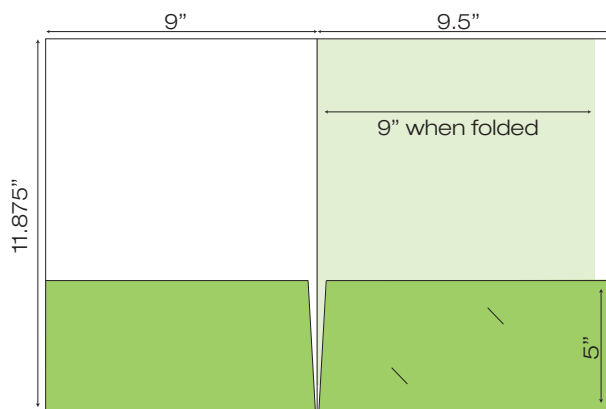

WCP-209 9.5" x 11.875" Pocket Folder with two taped 5" pockets (Business Card Slits Optional)