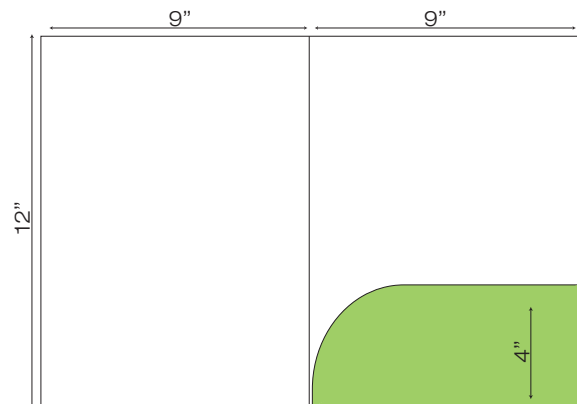

WCP-034 9" x 12" Pocket Folder
with one taped rounded 4" pocket
(Business Card Slits Optional)