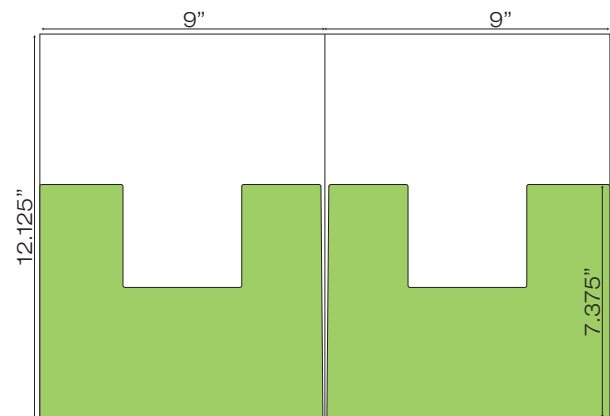

WCP-237 9" x 12.125" Pocket Folder with two taped 7.375" pockets (Business Card Slits Optional)