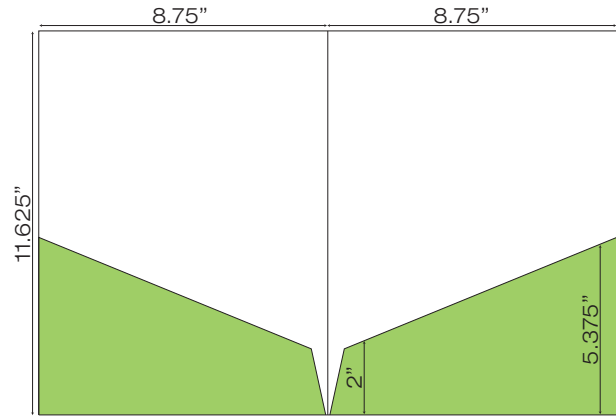

WCP-226 8.75" x 11.625" Pocket Folder with two taped 5.375" pockets (Business Card Slits Optional)