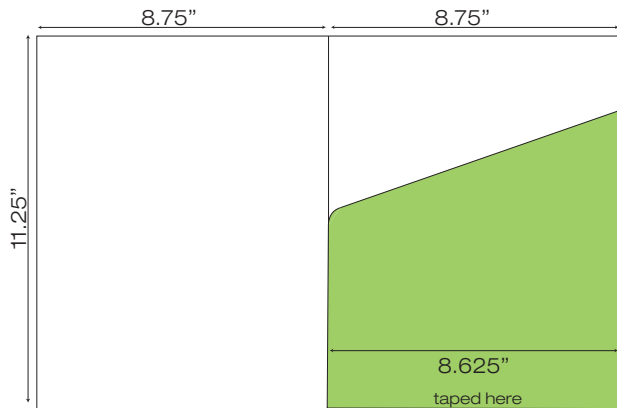

WCP-109 8.75" x 11.25" Pocket Folder with one taped 8.625" pocket (Business Card Slits Optional)