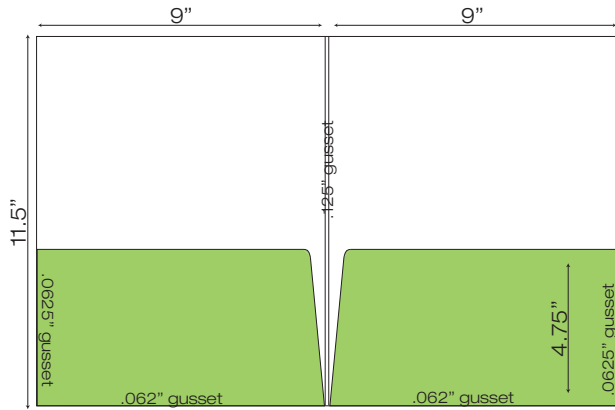

WCP-234 9" x 11.5" Pocket Folder
with two taped rounded 4.75" pockets
.125" gusset in center and .062" in pockets
(Business Card Slits Optional)