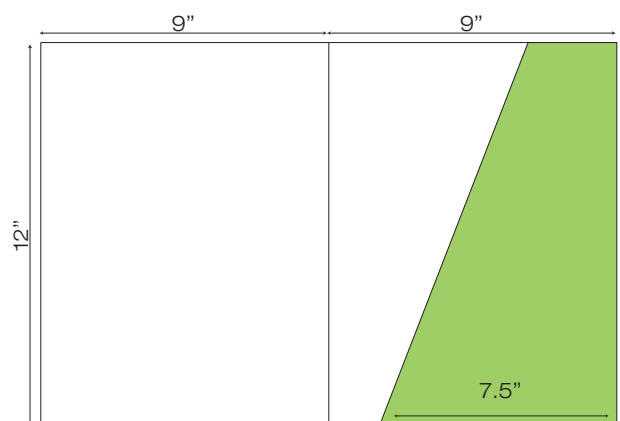

WCP-080 9" x 12" Pocket Folder with one 3.5" pocket taped on both sides. (Business Card Slits Optional)

WCP-100 9" x 12" Pocket Folder with one slanted vertical pocket taped on both sides. (Business Card Slits Optional)