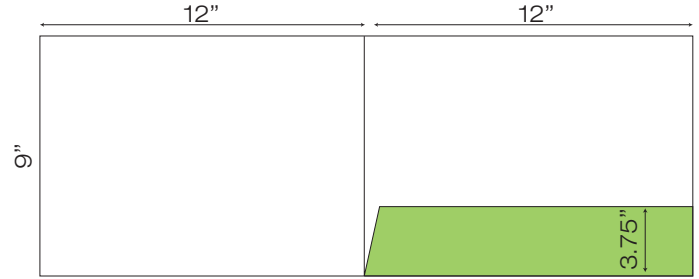

WCP-111 12" x 9" Pocket Folder with one untaped 3.75" pocket