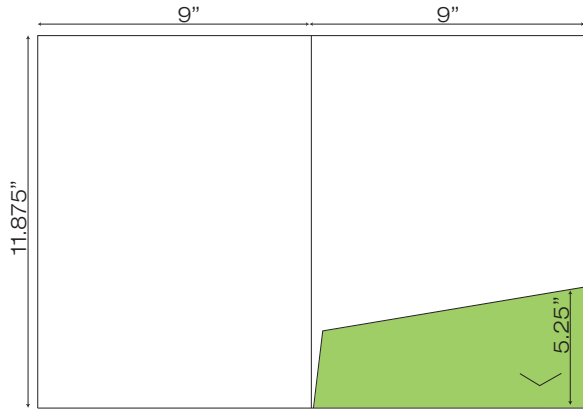

Folder Dielines

Miscellaneous sizes (1 pocket)

WCP-005 9" x 11.875" Pocket Folder with one taped 5.25" slanted pocket (Business Card Slits)