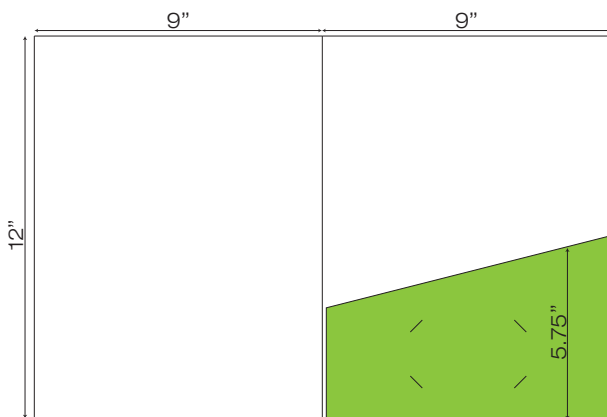

WCP-058 9" x 12" Pocket Folder
with one taped 5.75" pocket
(Business Card Slits Optional)